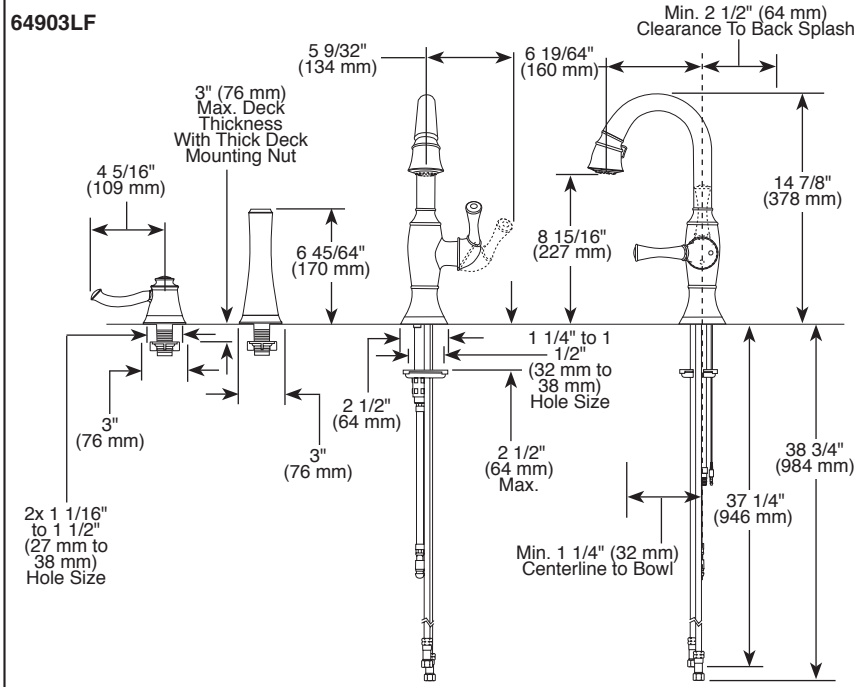

BRIZO® KITCHEN FAUCETS

- Talo® Collection
- Single Handle Deck Mount
- Optional Vase or Towel Hook
- Interchangeable with Soap Dispenser

Submitted Model No.: _____
Specific Features: _____

▲ Designate proper finish suffix

BSP-K-64003LF Rev. M

FEATURES:

- MagneDock® magnetic docking
- Touch-Clean® sprayhead
- SmartTouch® on/off functionality

STANDARD SPECIFICATIONS:

- Maximum 1.8 gpm @ 60 PSI, 6.8 L/Min @ 414 kPa
 - One, two, three, or four hole mount (escutcheon optional)
 - Control mechanism shall be full-motion valve cartridge
 - Rotating spout
 - Red/blue indicator markings
 - Four-function wand; Aerated stream, full spray, volume control, and pause (64003LF)
 - Two-function wand; Aerated stream and full spray (64903LF)
 - Dual integral check valves in sprayer
 - LED indicator light signals on-off, water temperature and when batteries run low
 - Uses 6 AA (included) or 6 C (optional) batteries
 - Optional (EP73954) 120V AC adapter available (3 prong grounded outlet required)
 - Quick connect hoses
- Note: See 63903LF-* for matching bar/prep